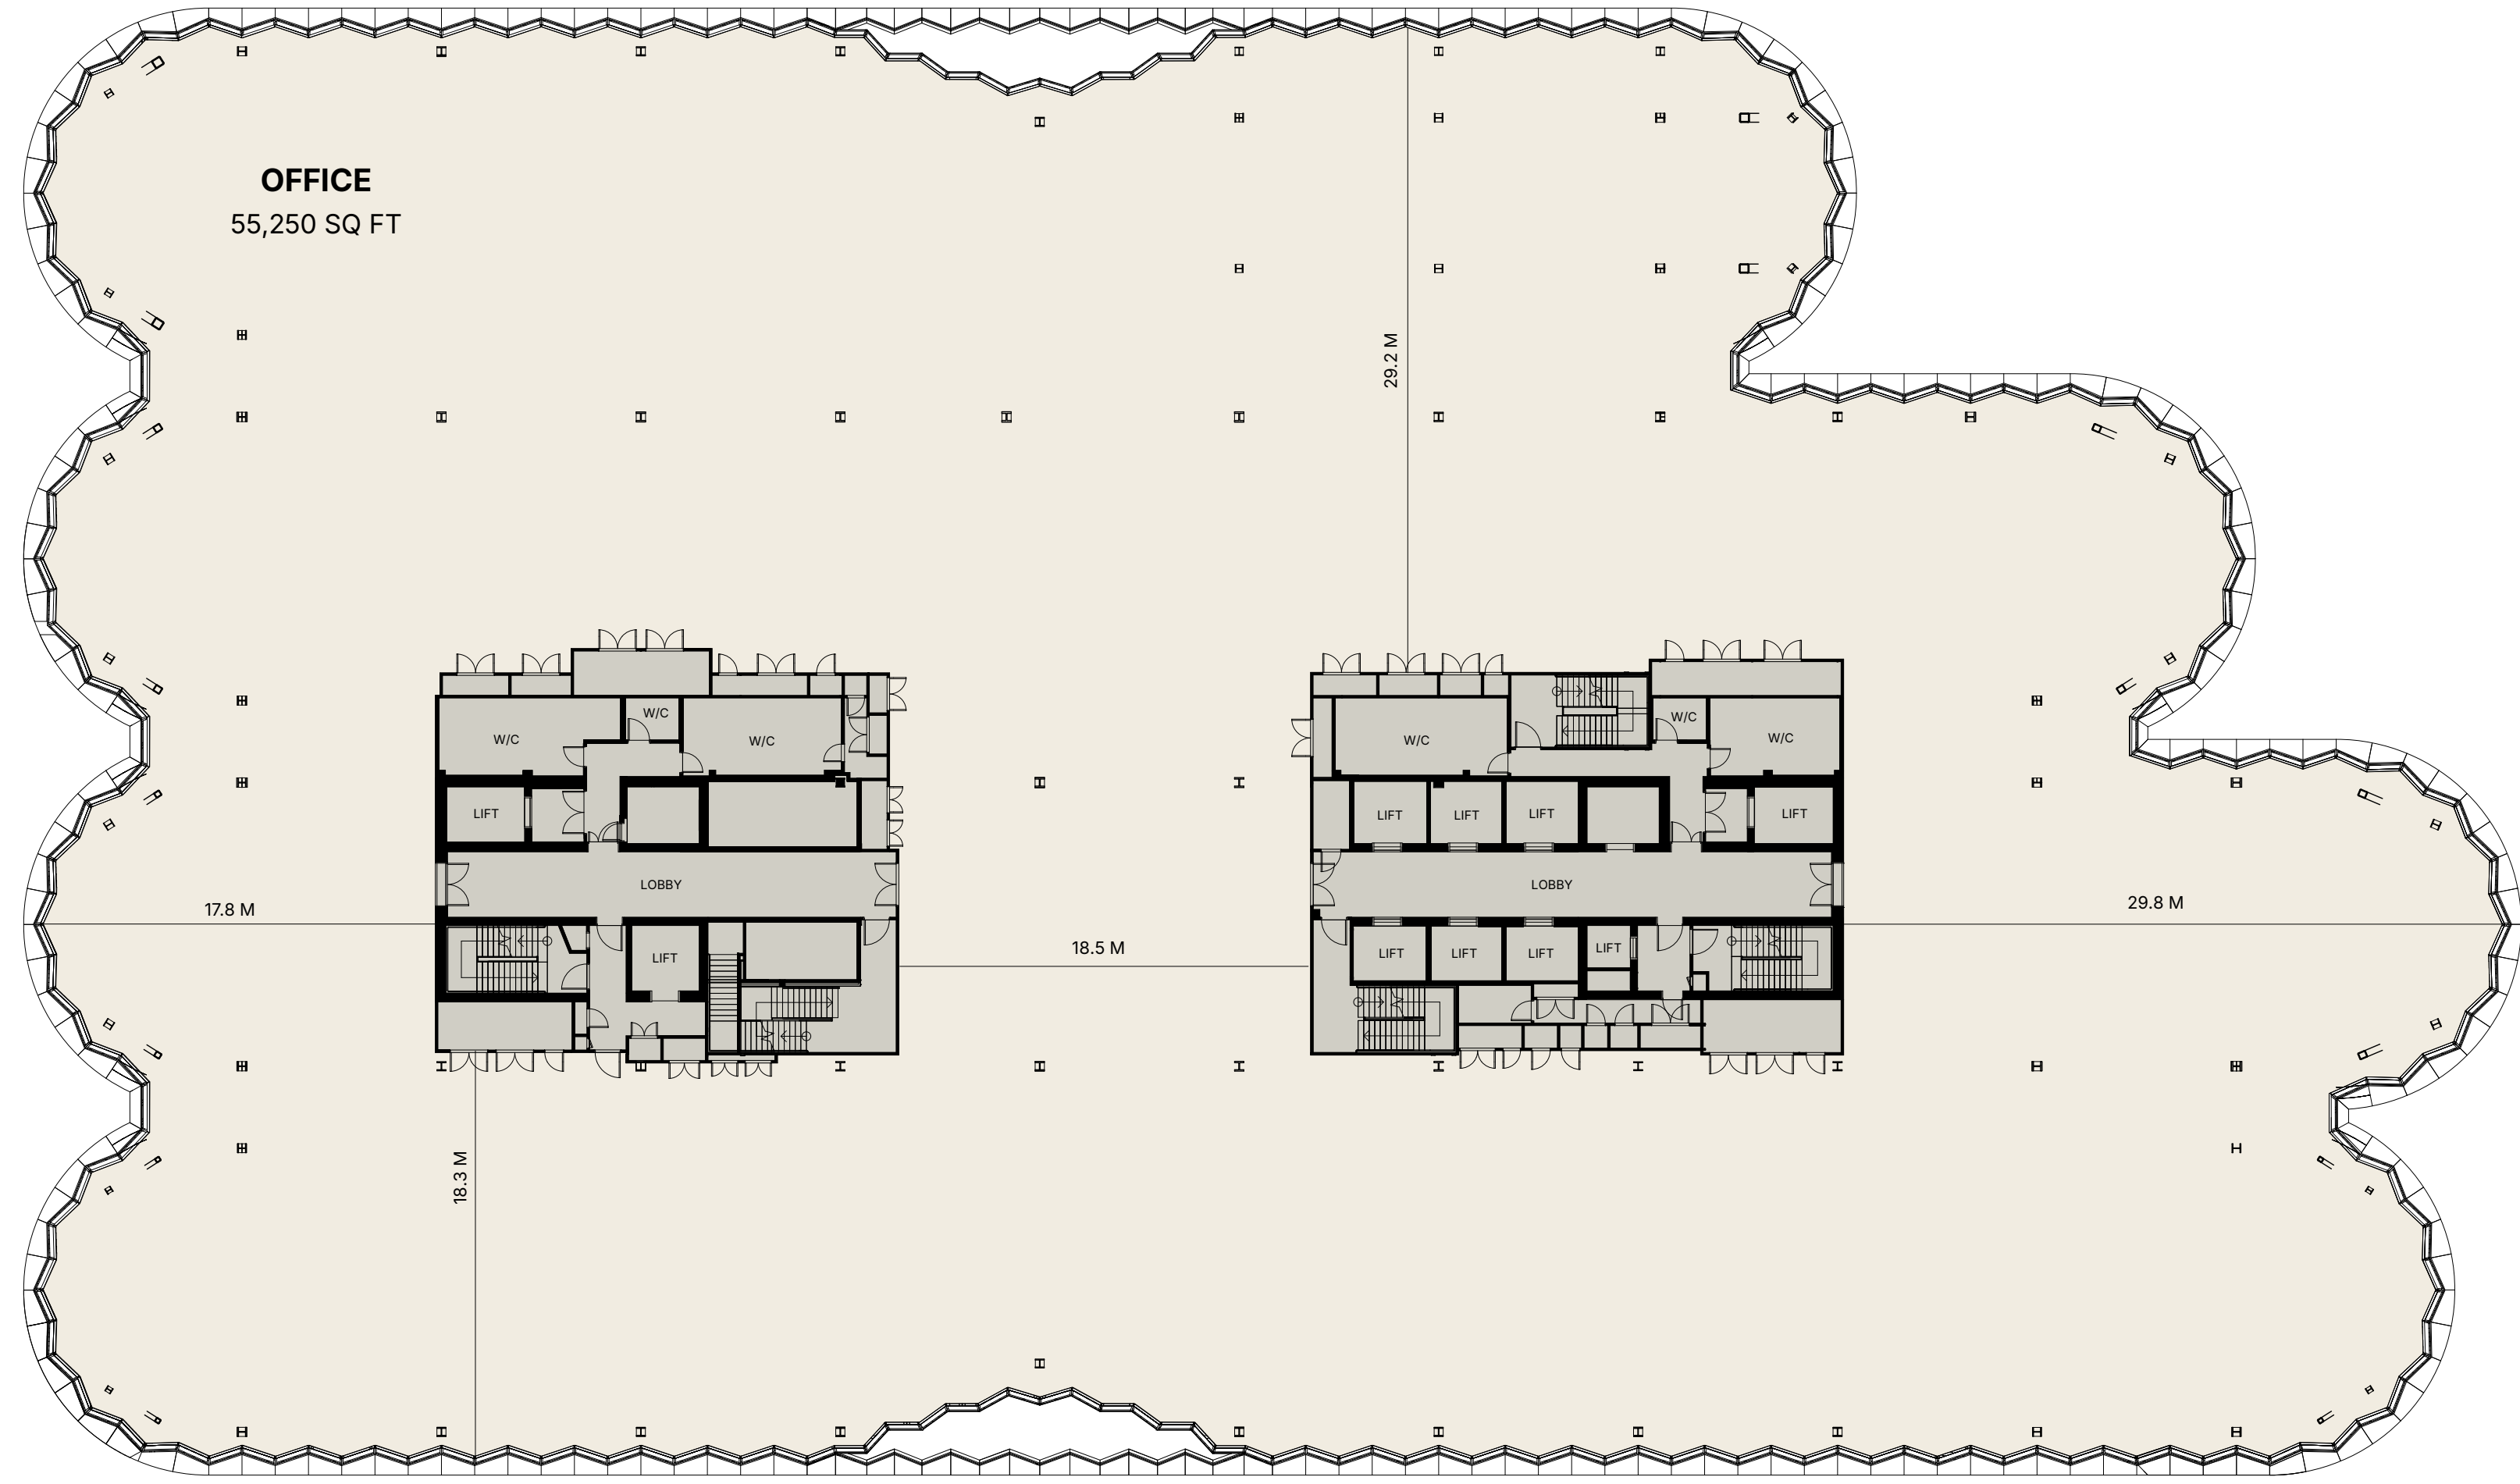

ONE OLYMPIA

OFFICE SPACE WEST	25,400 SQ FT
TERRACE WEST	4,866 SQ FT
OFFICE SPACE EAST	25,295 SQ FT
TERRACE EAST	7,320 SQ FT

- COMMUNAL
- OFFICE
- TERRACE

Level 08

ONE OLYMPIA

OFFICE SPACE 55,250 SQ FT

OFFICE NORTH