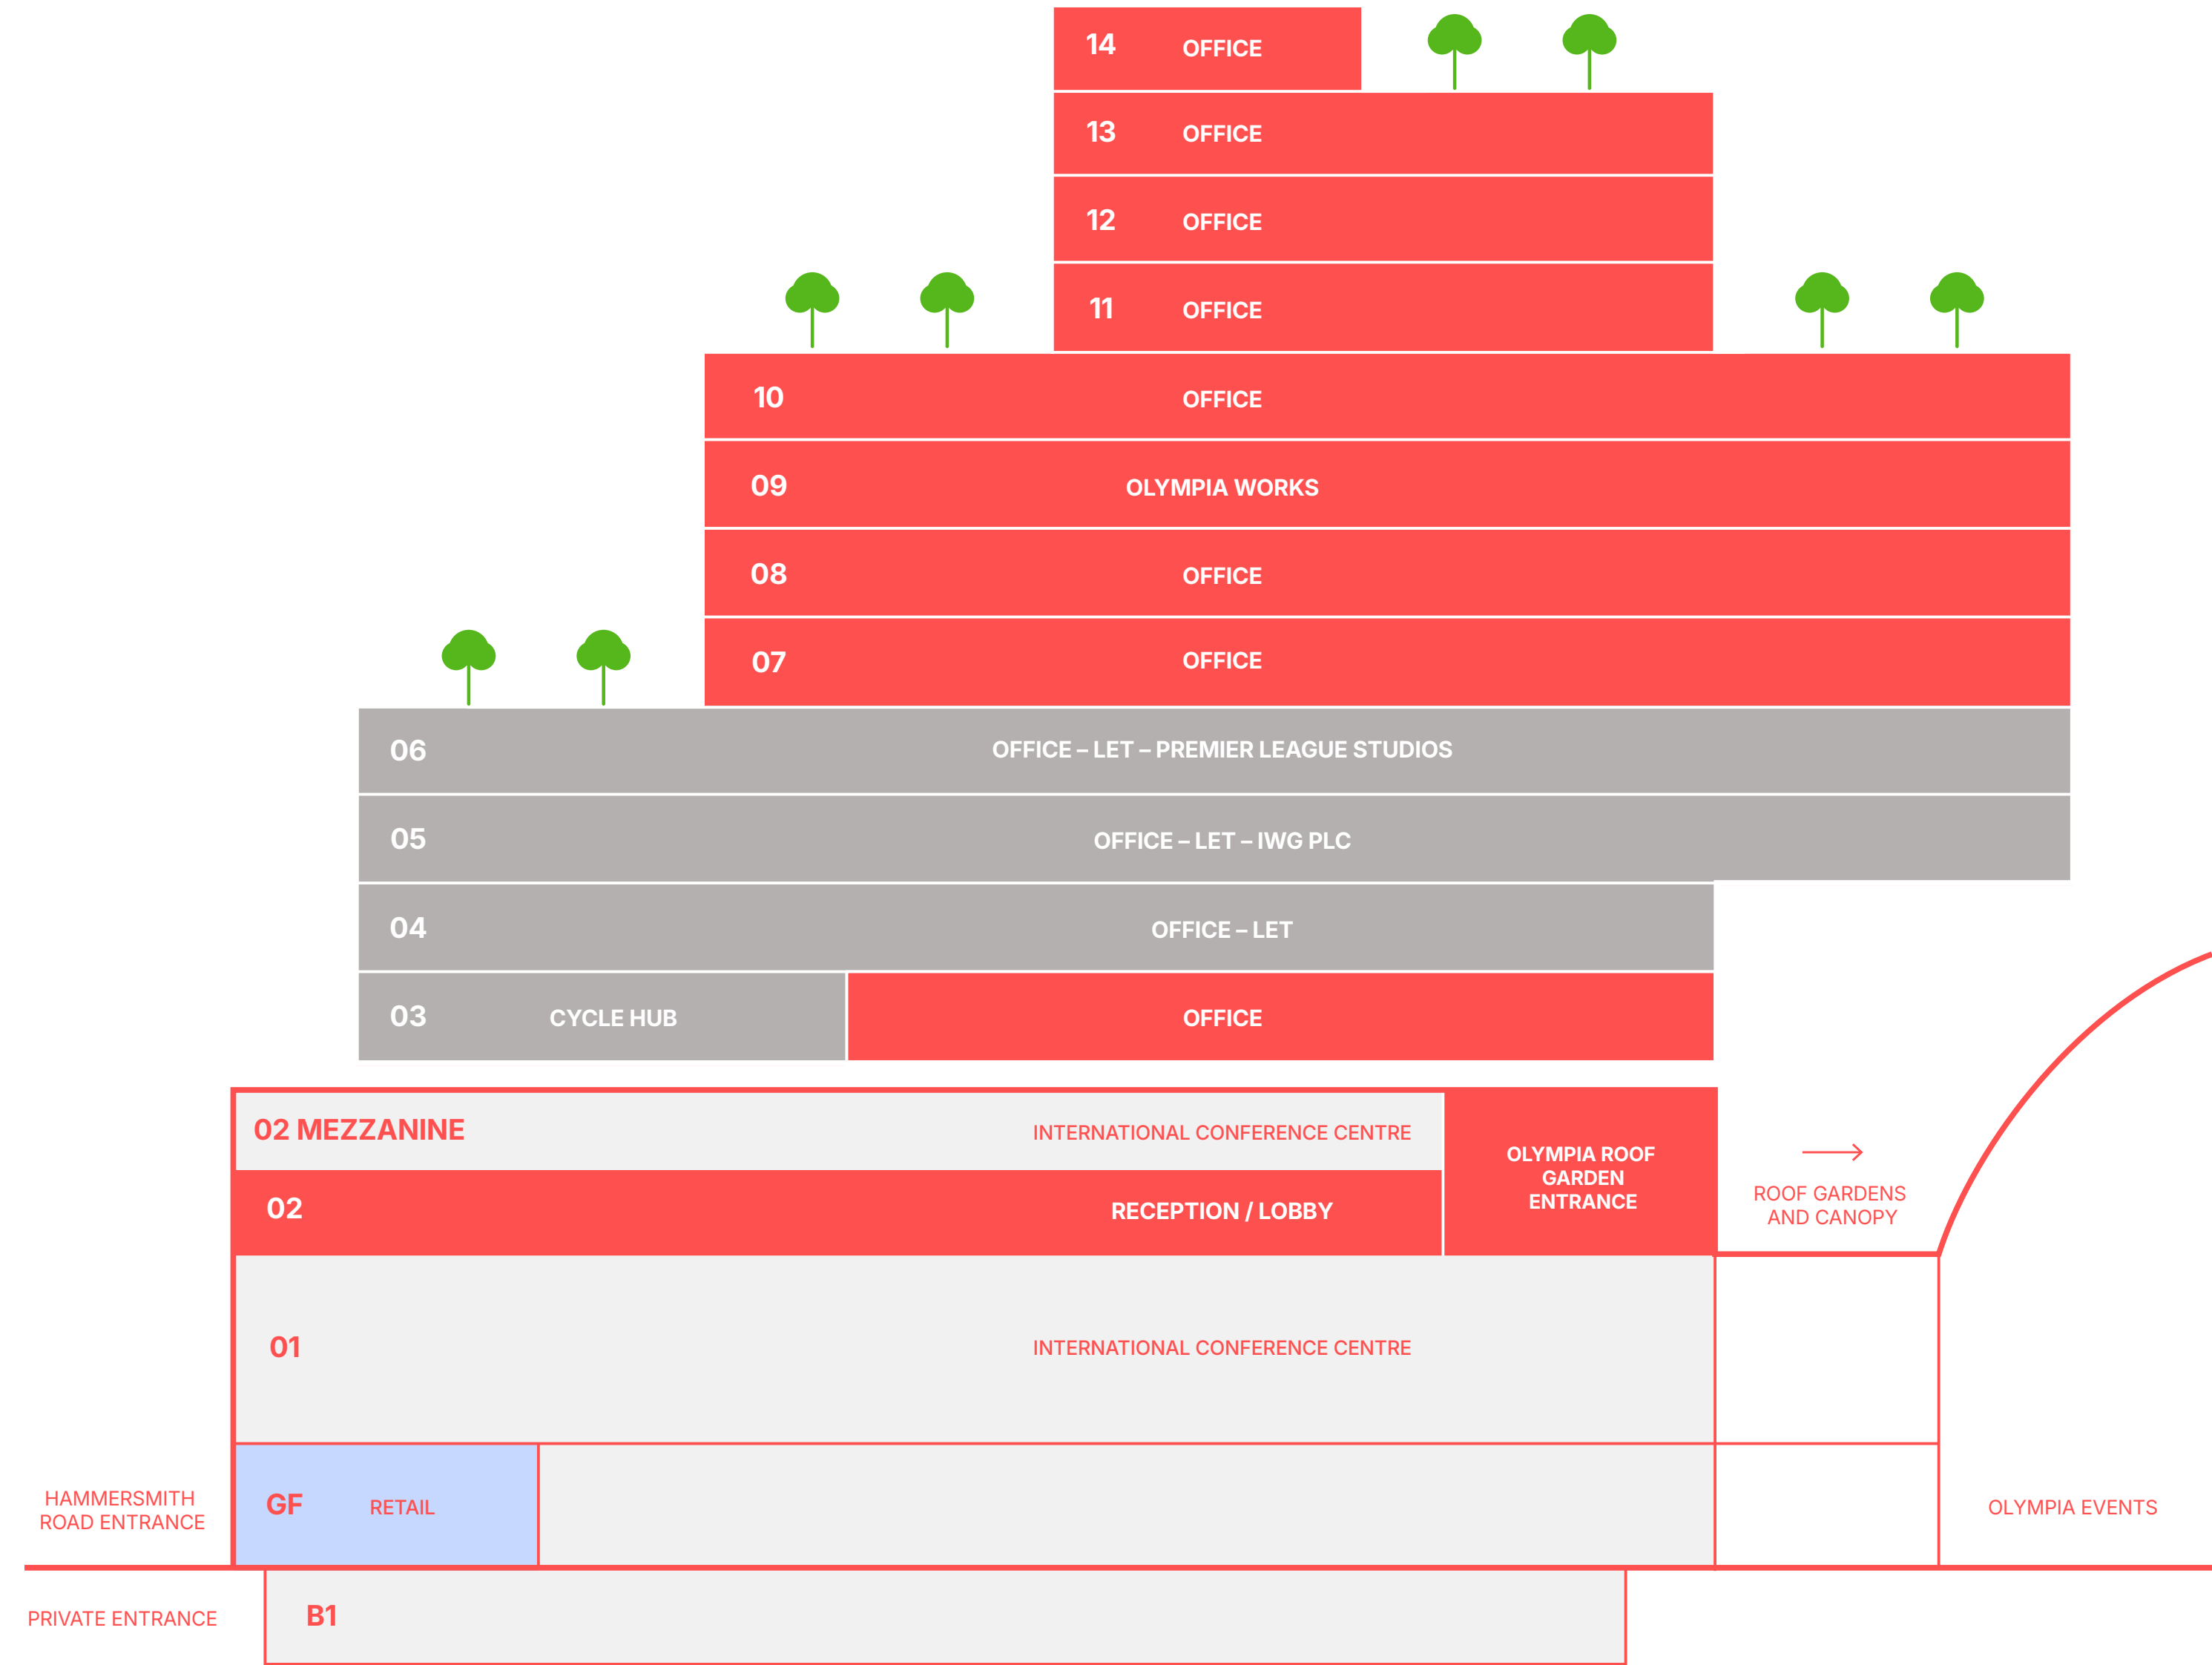

ONE
OLYMPIA

FLOORPLANS

FLOOR	OFFICES SQ FT	TERRACE SQ FT	COMMUNAL AMENITIES SQ FT
14	7,763	13,555	
13	27,760		
12	27,739		
11	27,739	32,064	
10	57,727		
09	57,705		
09 Split North West	15,015	646	
09 Split North East	13,280		
09 Split South West	10,650		
09 Split South East	16,305		
08	55,250		
07	49,890	11,600	6,750
07 Split West	25,400	5,230	Communal Terrace: 4,835
07 Split East	24,490	6,370	
06	LET – PREMIER LEAGUE STUDIOS		
05	LET – IWG PLC		
04	LET		
03	6,609		38,000
02 Mezzanine			16,925
02			23,400
Total	318,182	57,865	88,600

Schedule Of Areas

*Approx NIA areas

Level 02

ONE OLYMPIA

COMMUNAL AMENITIES 23,400 SQ FT

- OFFICE
- COMMUNAL AMENITIES
- FOOD & BEVERAGE

Level 02M

ONE OLYMPIA

ONE OLYMPIA

OFFICE SPACE WEST	25,400 SQ FT
TERRACE WEST	4,866 SQ FT
OFFICE SPACE EAST	25,295 SQ FT
TERRACE EAST	7,320 SQ FT

- COMMUNAL
- OFFICE
- TERRACE

Level 08

ONE OLYMPIA

OFFICE SPACE 55,250 SQ FT

OFFICE NORTH

OFFICE SOUTH

Level 09

ONE OLYMPIA

OFFICE NORTH WEST	15,015 SQ FT
OFFICE NORTH EAST	13,280 SQ FT
OFFICE SOUTH WEST	10,650 SQ FT
OFFICE SOUTH EAST	16,305 SQ FT

OFFICE

TERRACE

Level 10

ONE OLYMPIA