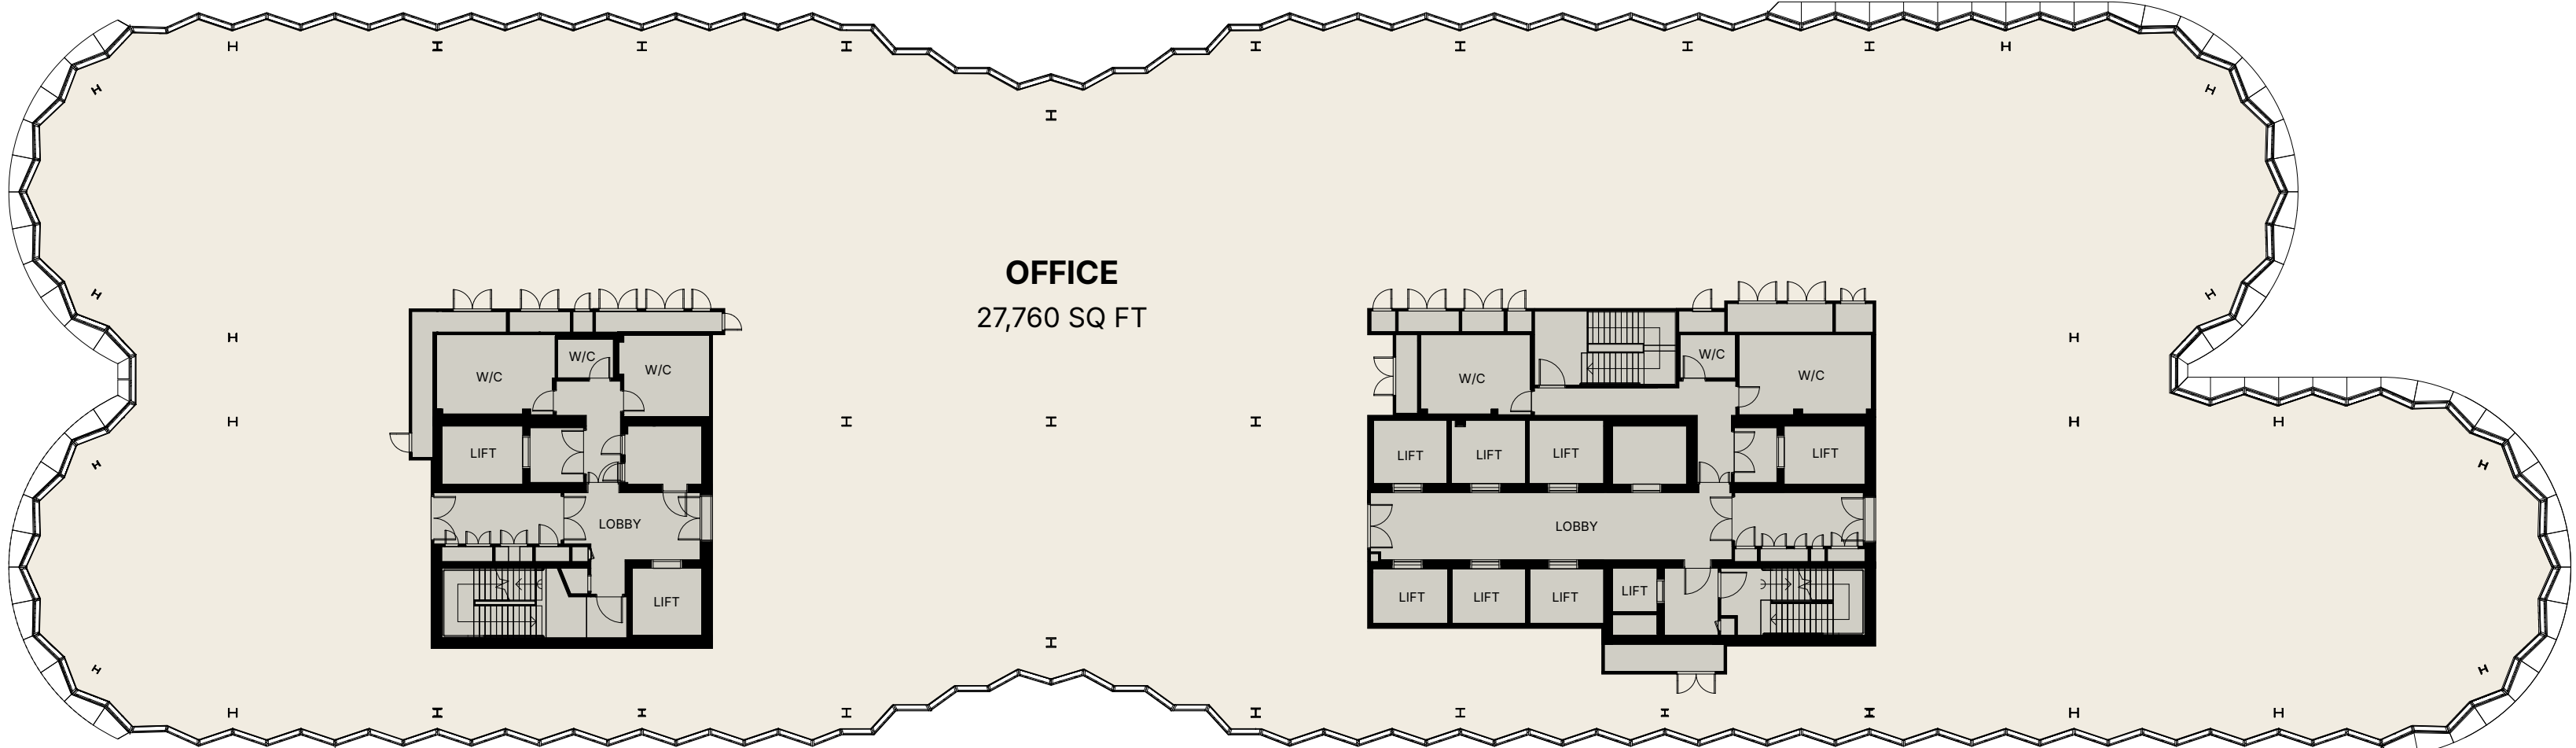

ONE OLYMPIA

OFFICE SPACE 27,739 SQ FT

OFFICE

Level 13

ONE OLYMPIA

OFFICE SPACE 27,760 SQ FT

OFFICE

Level 14