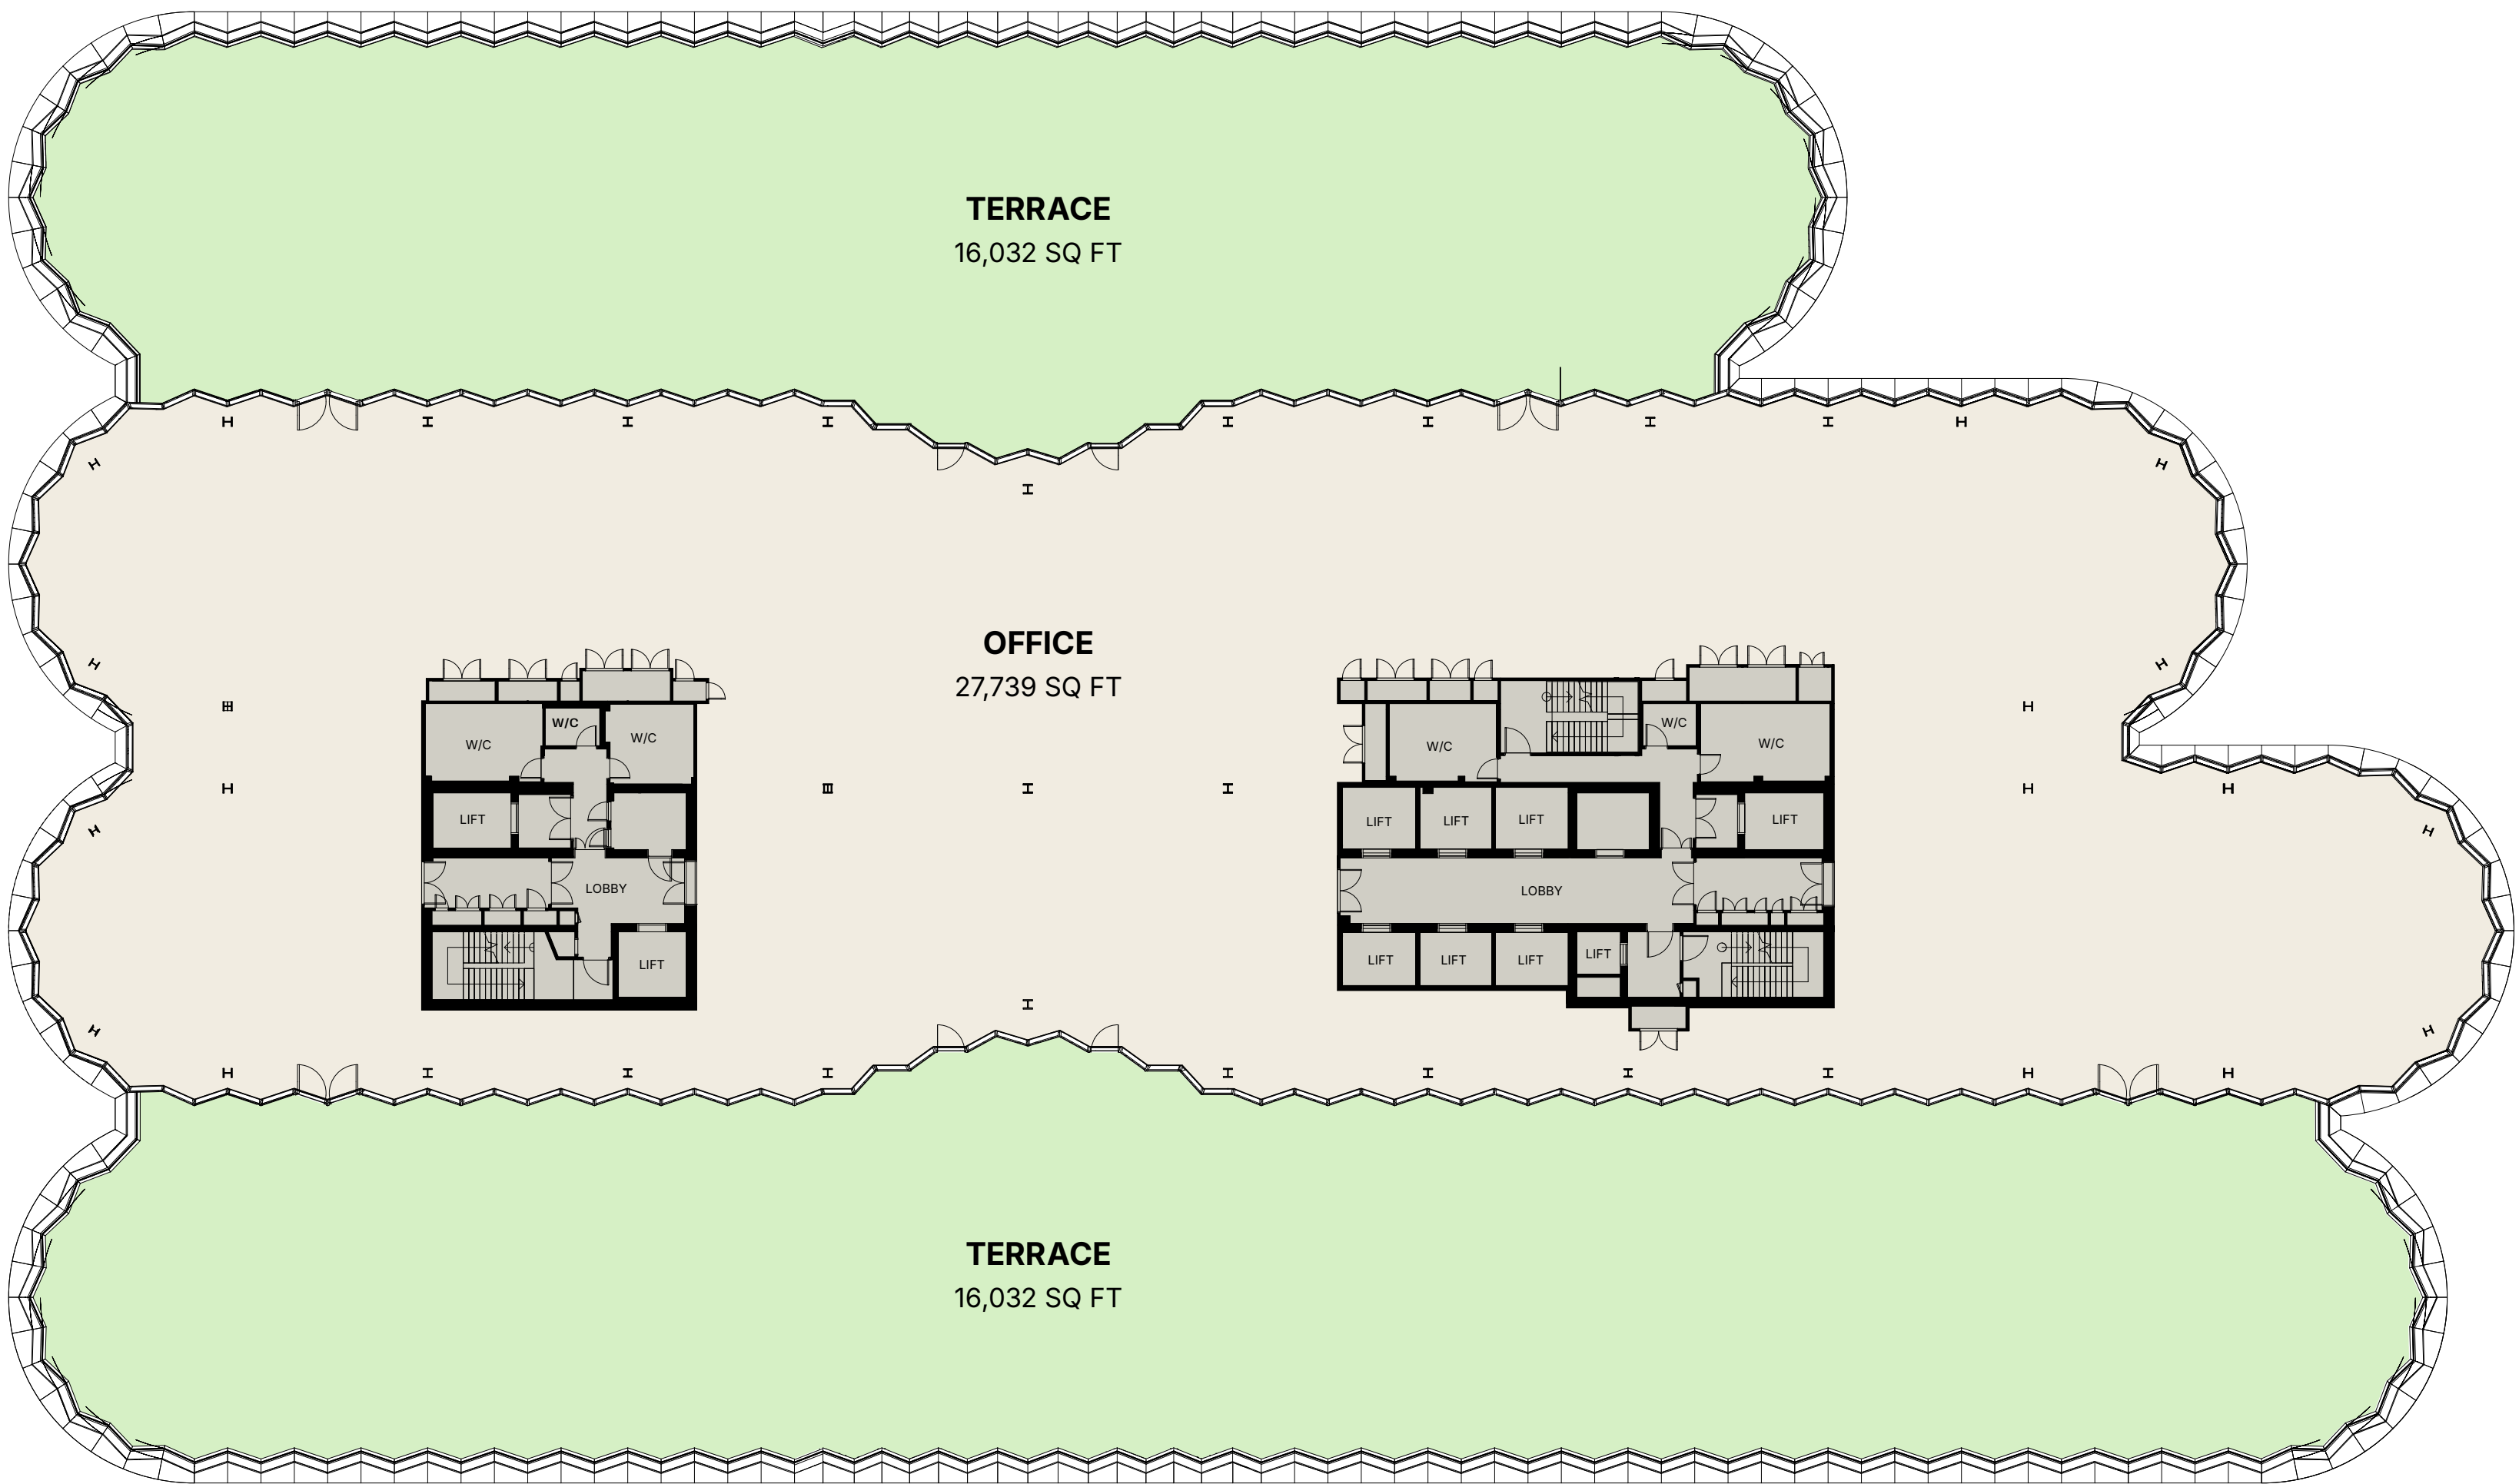

OFFICE SPACE

57,727 SQ FT

OFFICE

Level 11

ONE OLYMPIA	
OFFICE SPACE	27,739 SQ FT
TERRACE	32,064 SQ FT

OFFICE

TERRACE

Level 12