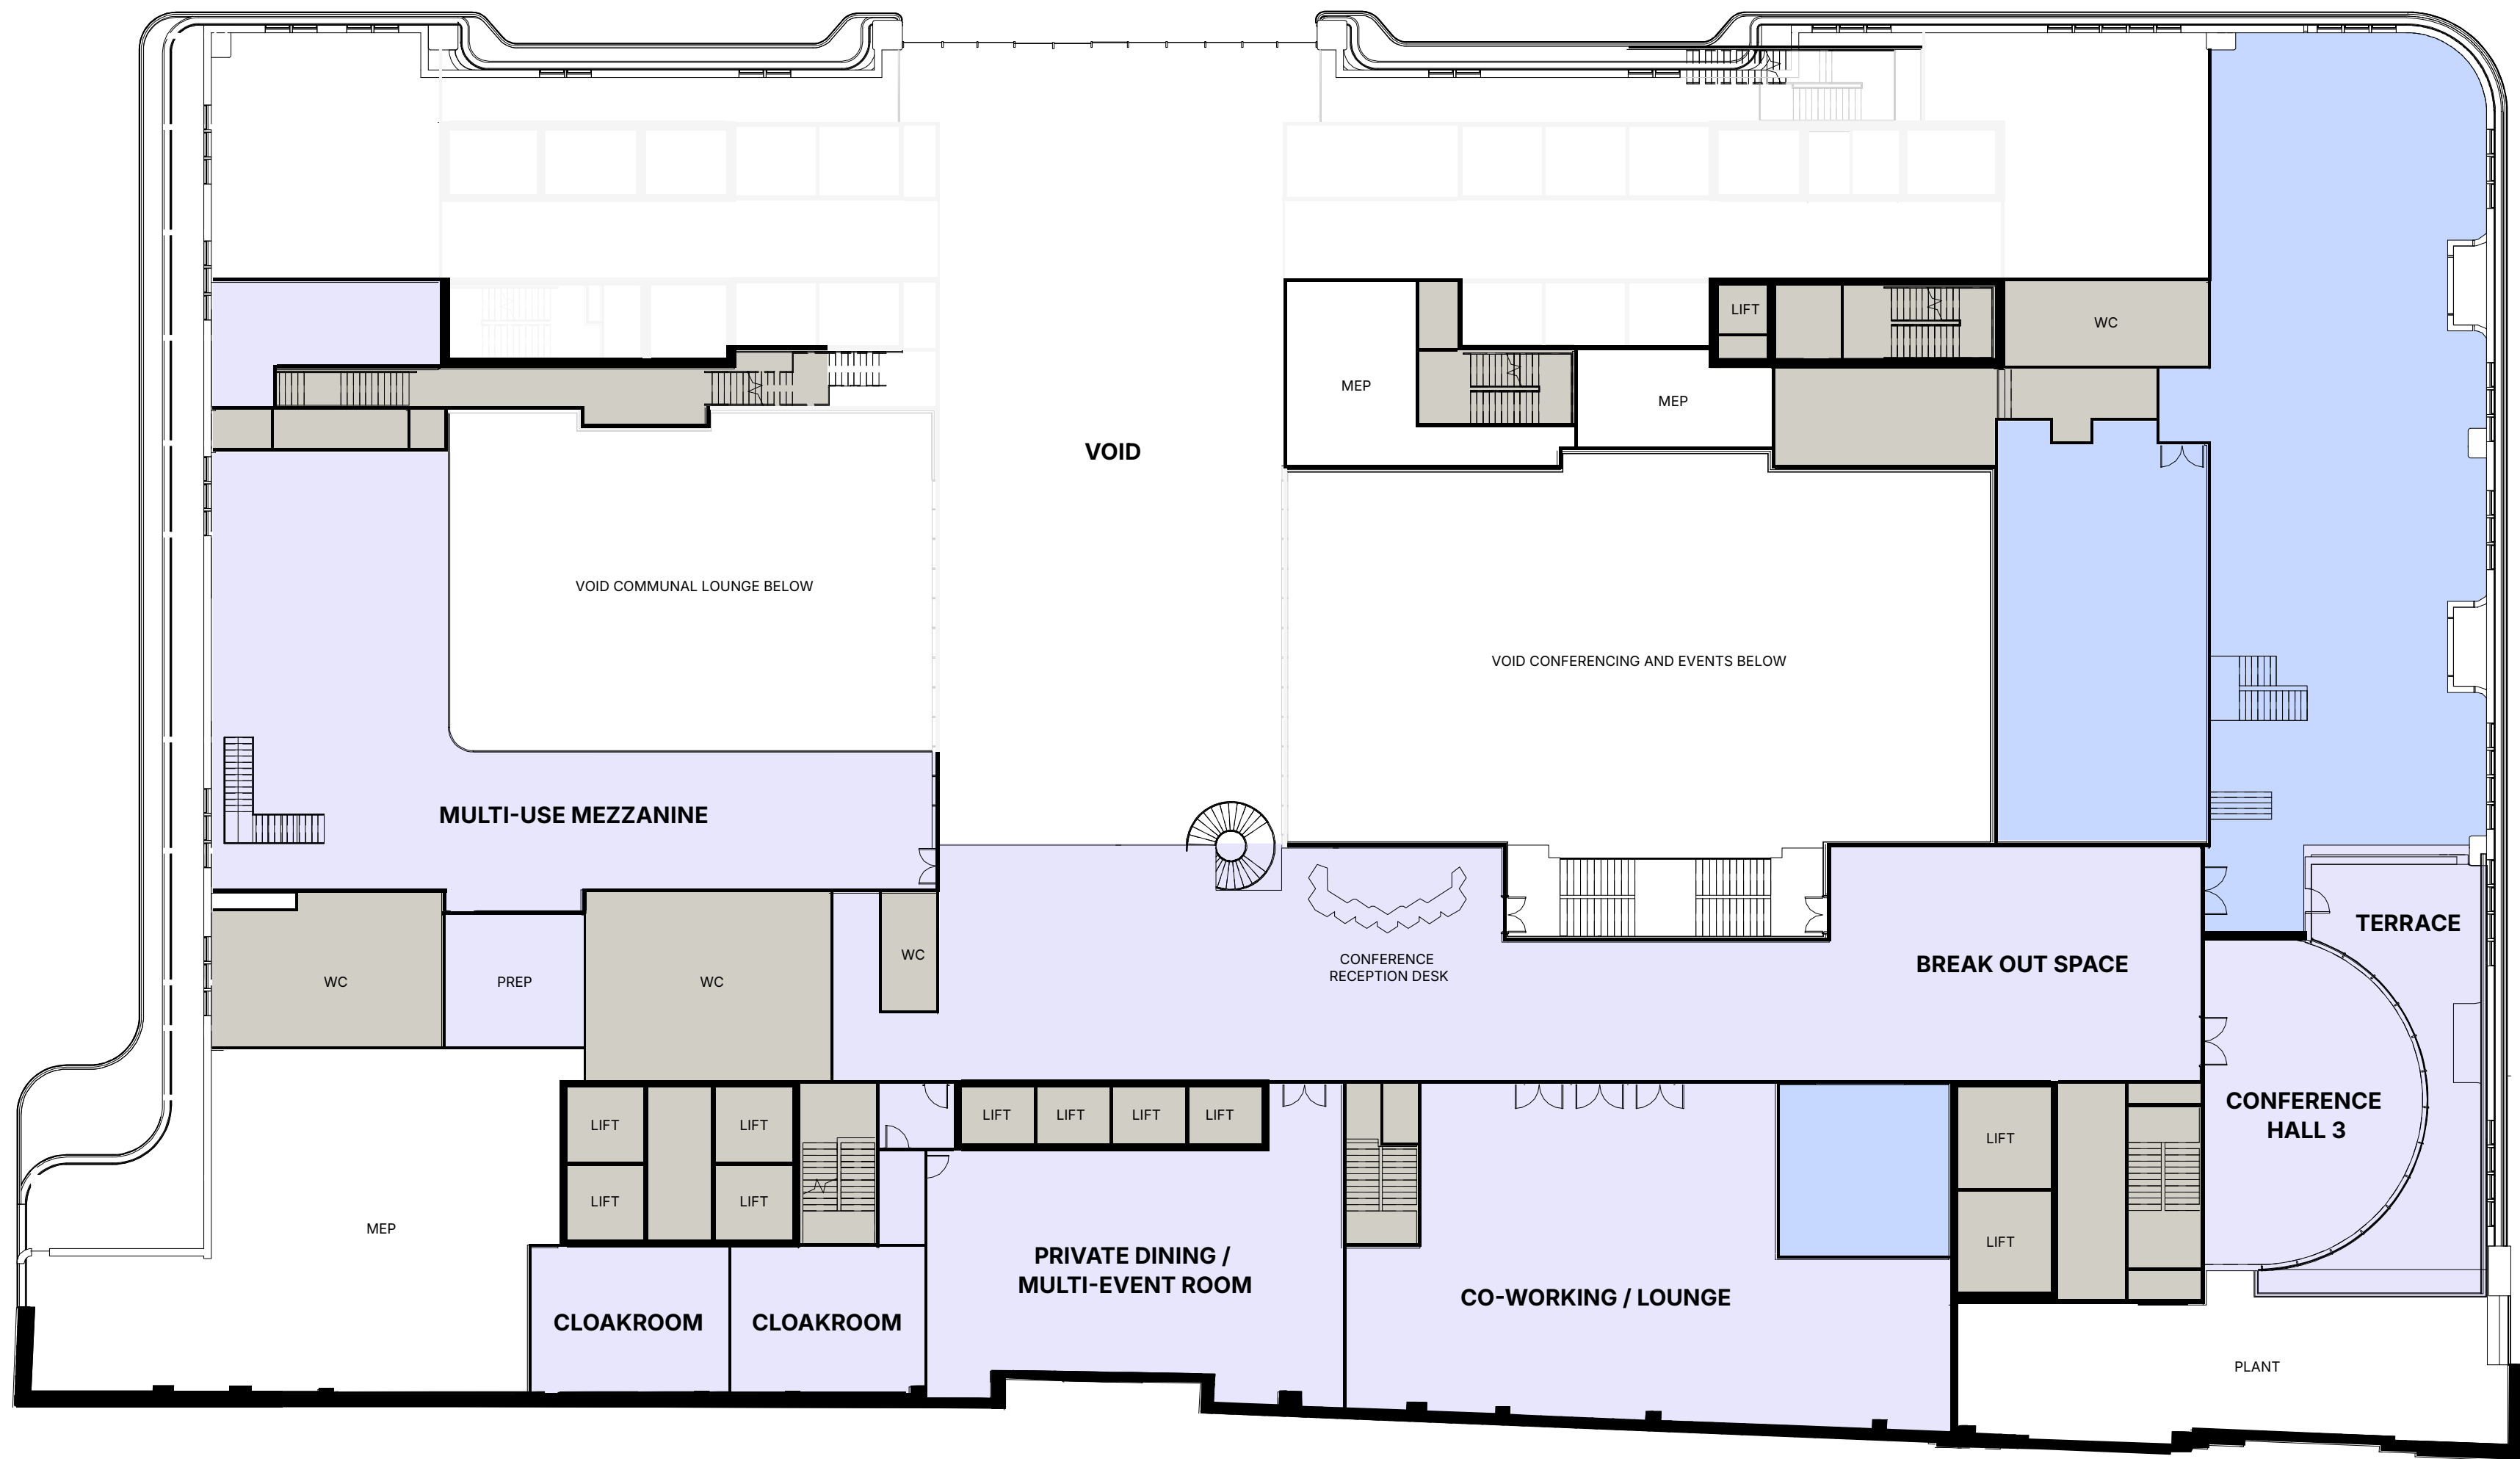

ONE
OLYMPIA

FLOORPLANS

FLOOR	OFFICES SQ FT	TERRACE SQ FT	COMMUNAL AMENITIES SQ FT
14	7,763	13,555	
13	27,760		
12	27,739		
11	27,739	32,064	
10	57,727		
09	57,705		
09 Split North West	15,015	646	
09 Split North East	13,280		
09 Split South West	10,650		
09 Split South East	16,305		
08	55,250		
07	49,890	11,600	6,750
07 Split West	25,400	5,230	Communal Terrace: 4,835
07 Split East	24,490	6,370	
06	LET – PREMIER LEAGUE STUDIOS		
05	LET – IWG PLC		
04	LET		
03	6,609		38,000
02 Mezzanine			16,925
02			23,400
Total	318,182	57,865	88,600

Schedule Of Areas

*Approx NIA areas

Level 02

ONE OLYMPIA

COMMUNAL AMENITIES 23,400 SQ FT

- OFFICE
- COMMUNAL AMENITIES
- FOOD & BEVERAGE

Level 02M

ONE OLYMPIA

CONFERRING AND EVENTS 16,925 SQ FT

FOOD & BEVERAGE 6,070 SQ FT

- COMMUNAL AMENITIES
- FOOD & BEVERAGE

Level 03

ONE OLYMPIA	
OFFICE SPACE	6,609 SQ FT
CYCLE HUB	38,000 SQ FT

OFFICE

COMMUNAL AMENITIES

Level 07

ONE OLYMPIA

OFFICE SPACE WEST	25,400 SQ FT
TERRACE WEST	4,866 SQ FT
OFFICE SPACE EAST	25,295 SQ FT
TERRACE EAST	7,320 SQ FT

- COMMUNAL
- OFFICE
- TERRACE

Level 08

ONE OLYMPIA

OFFICE SPACE 55,250 SQ FT

OFFICE NORTH