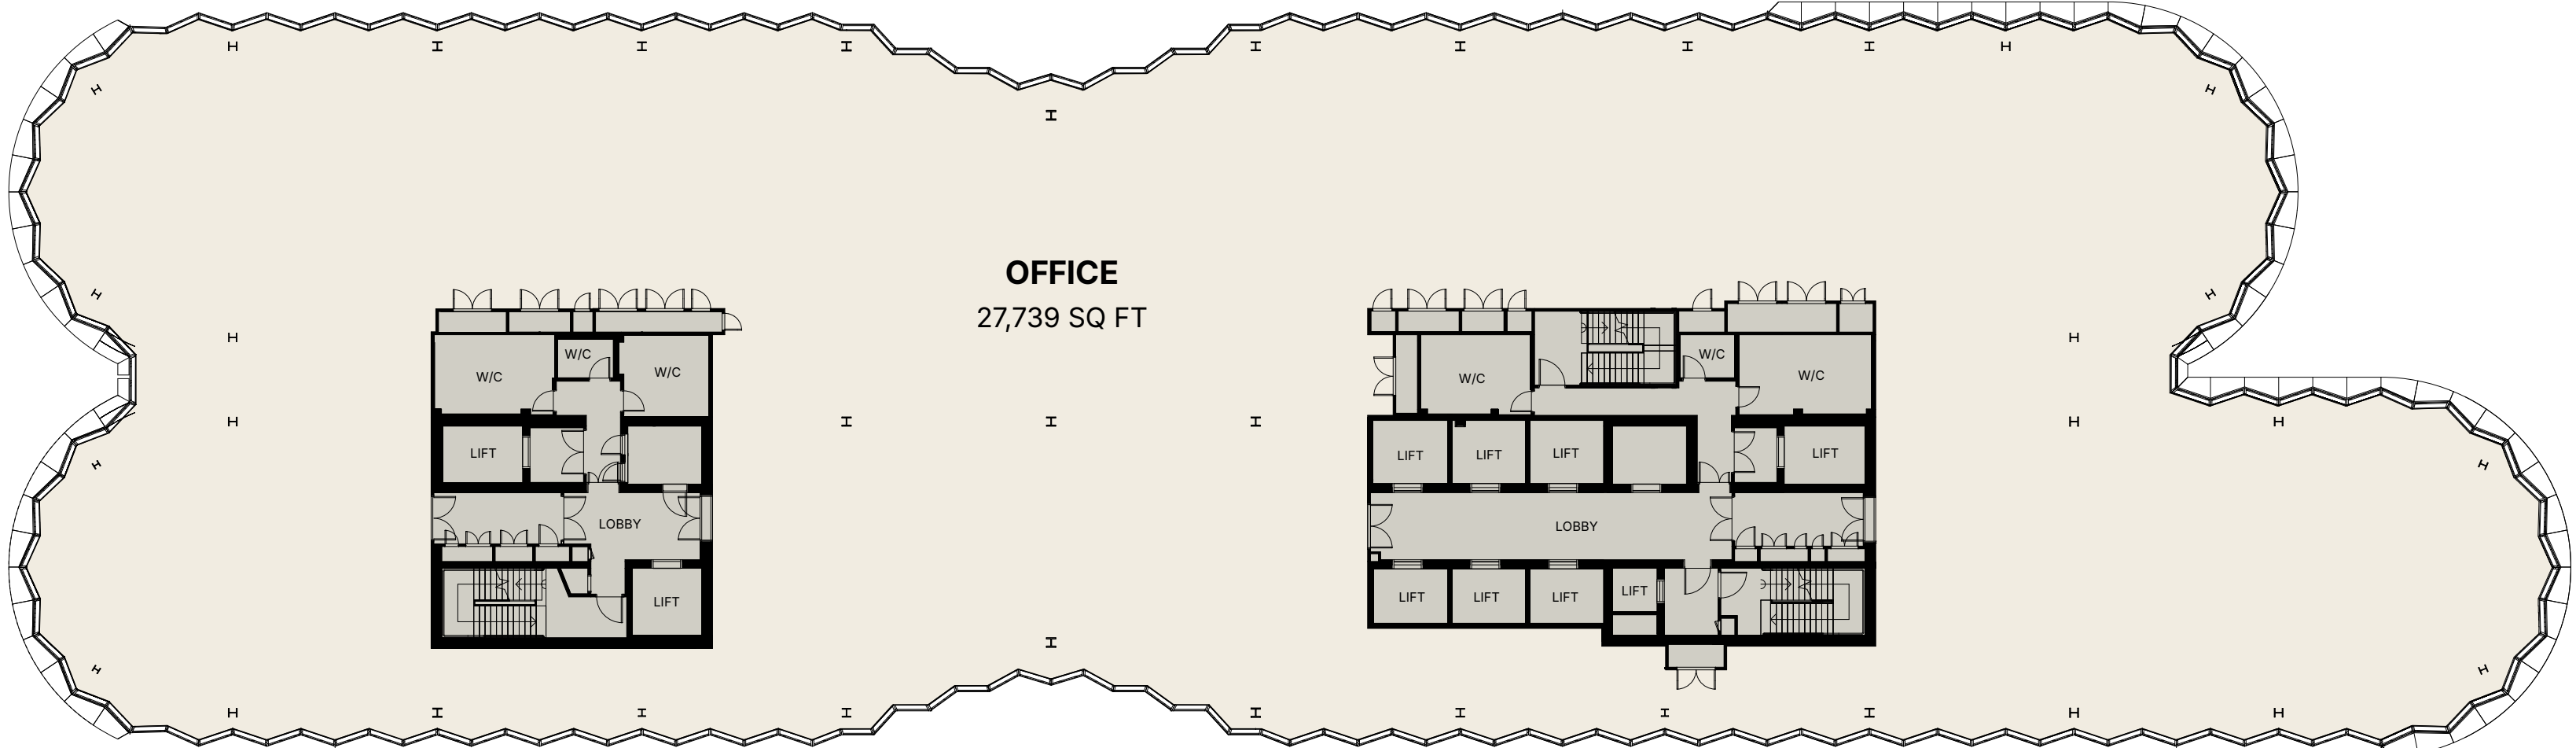

Level 12

ONE OLYMPIA

OFFICE SPACE 27,739 SQ FT

OFFICE