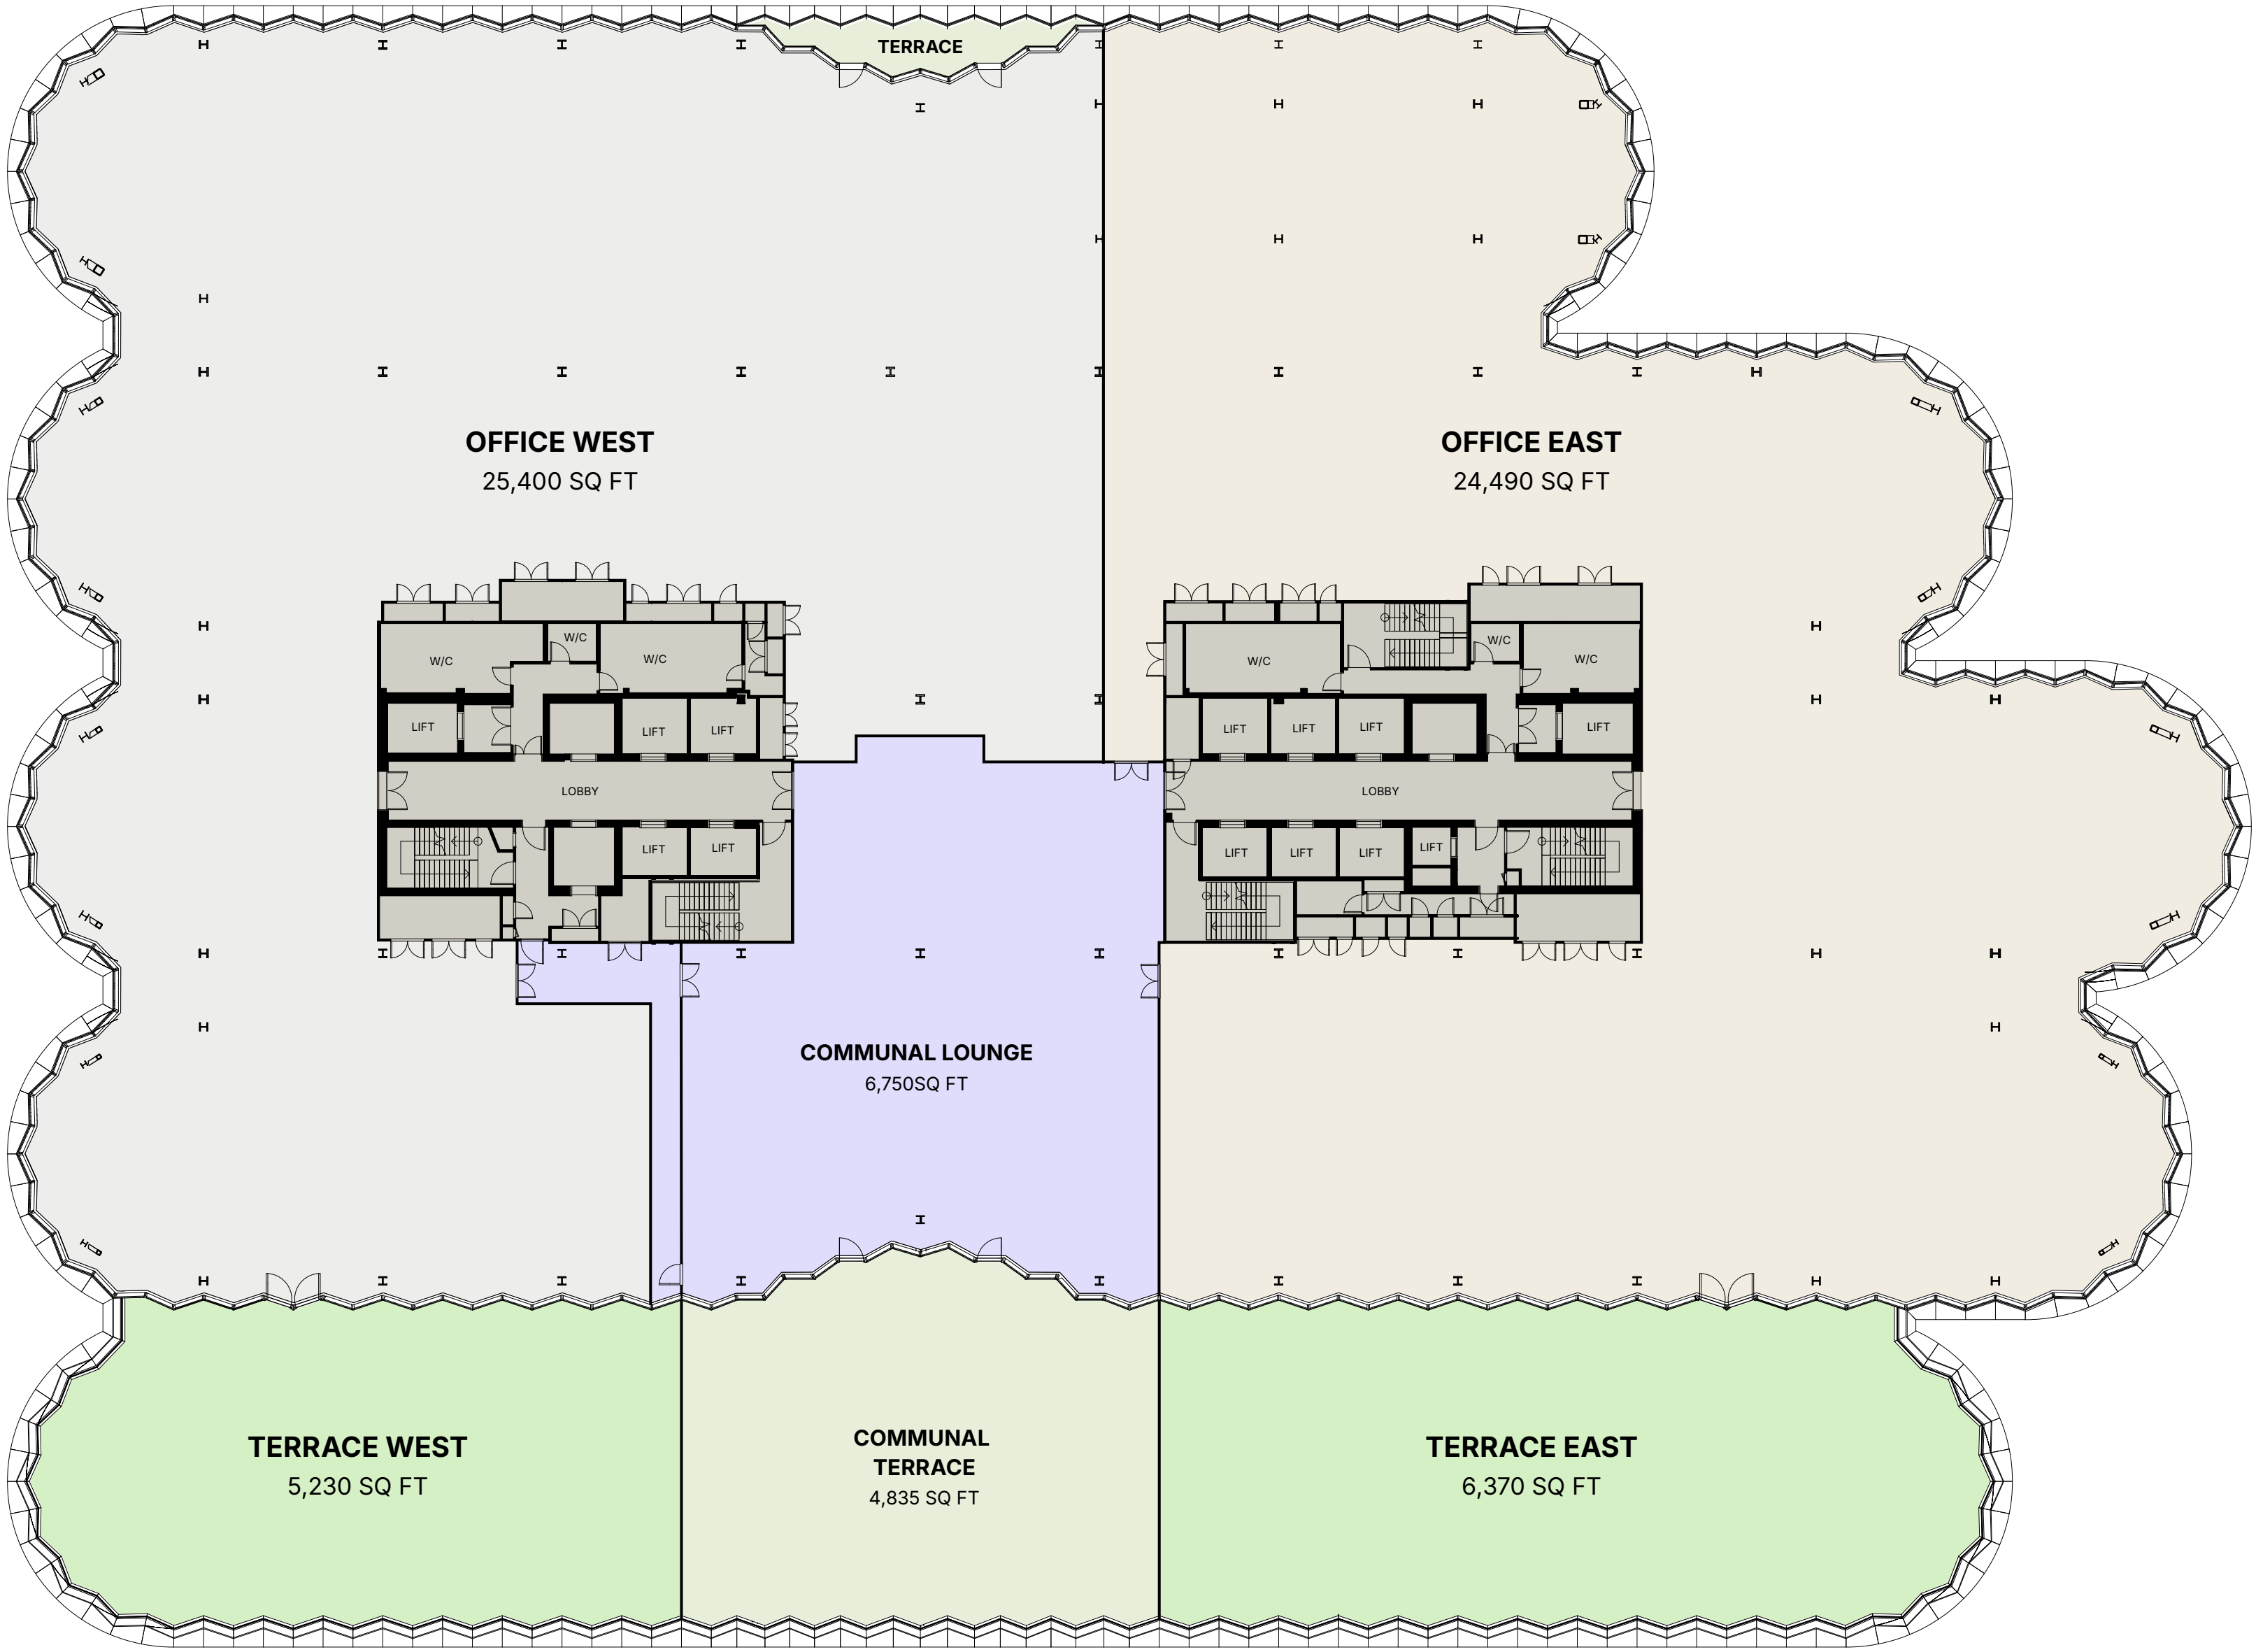

Schedule Of Areas

*Approx NIA areas

Level 02

ONE OLYMPIA

COMMUNAL AMENITIES 23,400 SQ FT

- OFFICE
- COMMUNAL AMENITIES
- FOOD & BEVERAGE

Level 02M

ONE OLYMPIA

CONFERRING AND EVENTS 16,925 SQ FT

FOOD & BEVERAGE 6,070 SQ FT

- COMMUNAL AMENITIES
- FOOD & BEVERAGE

Level 03

ONE OLYMPIA	
OFFICE SPACE	6,609 SQ FT
CYCLE HUB	38,000 SQ FT

OFFICE

COMMUNAL AMENITIES

Level 07

ONE OLYMPIA

OFFICE SPACE WEST	25,400 SQ FT
TERRACE WEST	4,866 SQ FT
OFFICE SPACE EAST	25,295 SQ FT
TERRACE EAST	7,320 SQ FT

- COMMUNAL
- OFFICE
- TERRACE

Level 08

ONE OLYMPIA

OFFICE SPACE 55,250 SQ FT

OFFICE NORTH