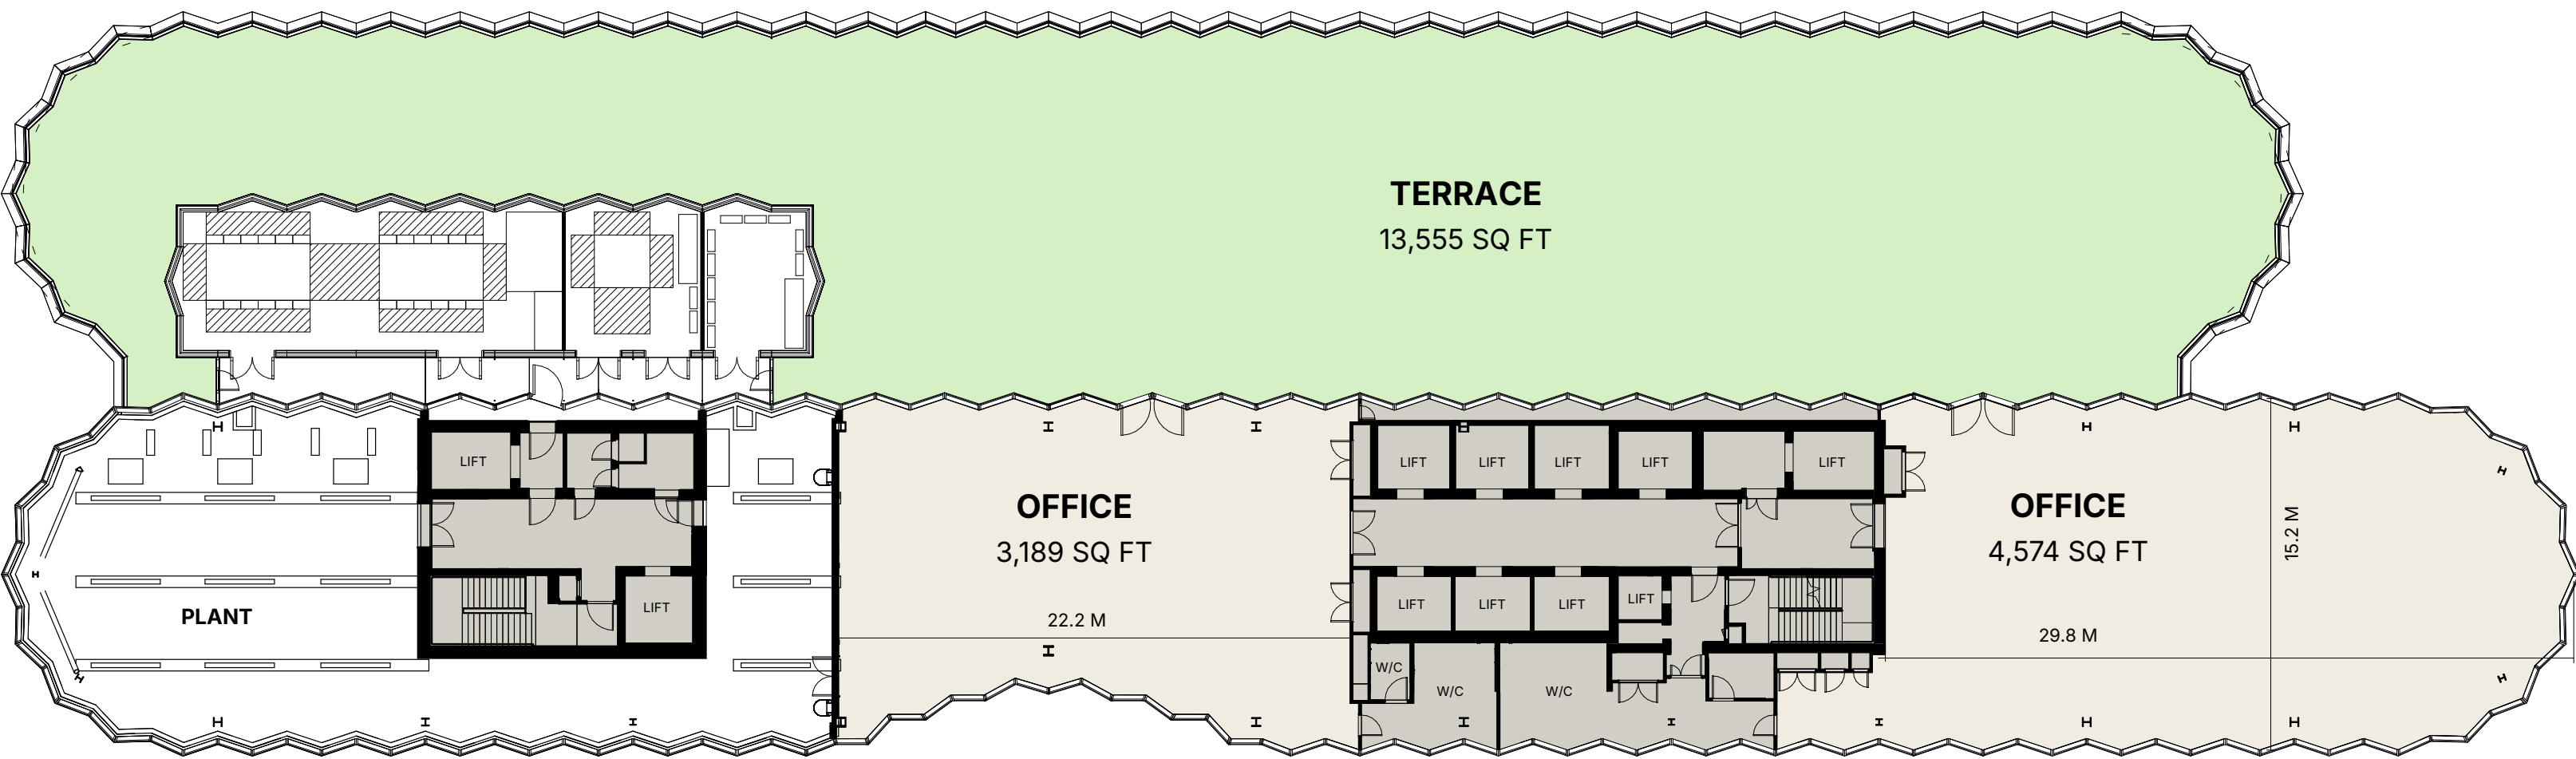

ONE OLYMPIA

OFFICE SPACE WEST	25,400 SQ FT
TERRACE WEST	4,866 SQ FT
OFFICE SPACE EAST	25,295 SQ FT
TERRACE EAST	7,320 SQ FT

- COMMUNAL
- OFFICE
- TERRACE

Level 08

ONE OLYMPIA

OFFICE SPACE 55,250 SQ FT

OFFICE NORTH

OFFICE SPACE

57,727 SQ FT

OFFICE

Level 11

ONE OLYMPIA	
OFFICE SPACE	27,739 SQ FT
TERRACE	32,064 SQ FT

OFFICE

TERRACE

Level 12

ONE OLYMPIA

OFFICE SPACE 27,739 SQ FT

OFFICE

Level 13

ONE OLYMPIA

OFFICE SPACE 27,760 SQ FT

OFFICE

Level 14

ONE OLYMPIA	
OFFICE SPACE	7,763 SQ FT
TERRACE	13,555 SQ FT

- OFFICE
- TERRACE

ONE OLYMPIA